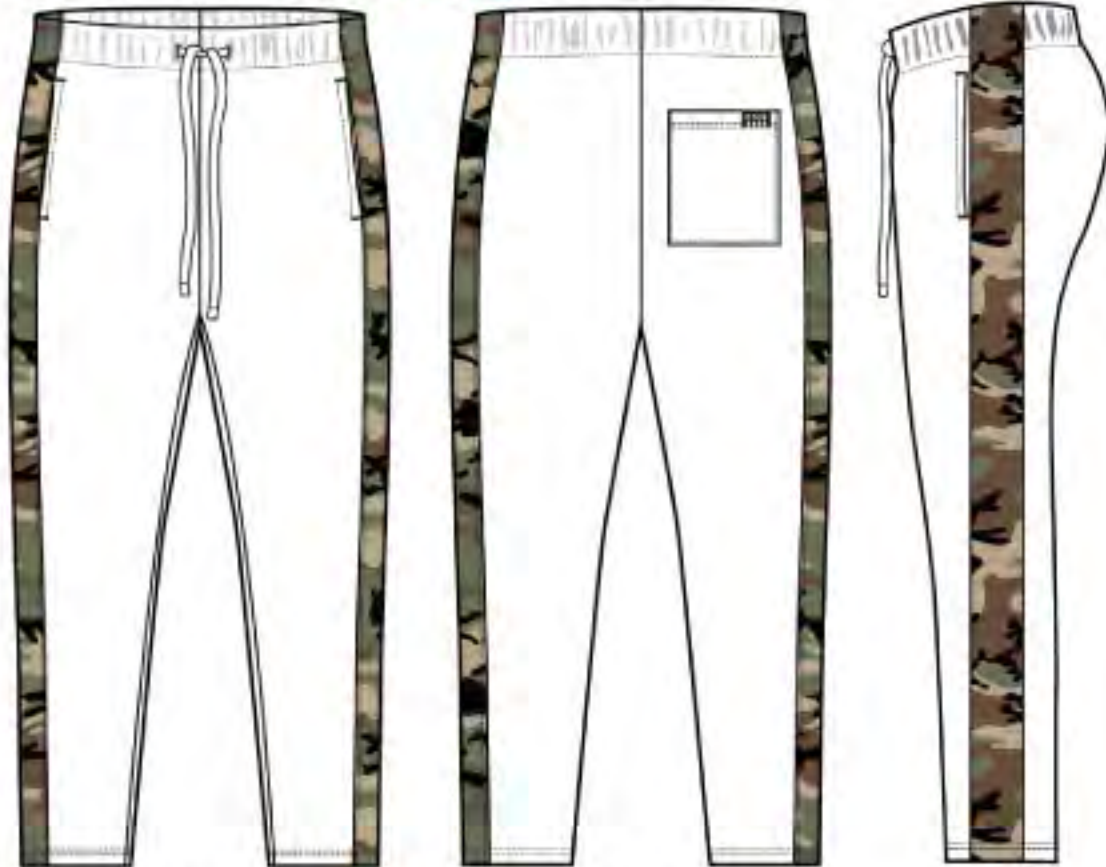

WHITE/WOODLAND **B**

(BACK)

(SIDE)

9JP01 FLEECE JOGGER PANTS

$7.50 **$5.50**

Scale	M	L	XL	2XL	3XL
Packing	A	1	2	2	1
	B	1	1	2	2