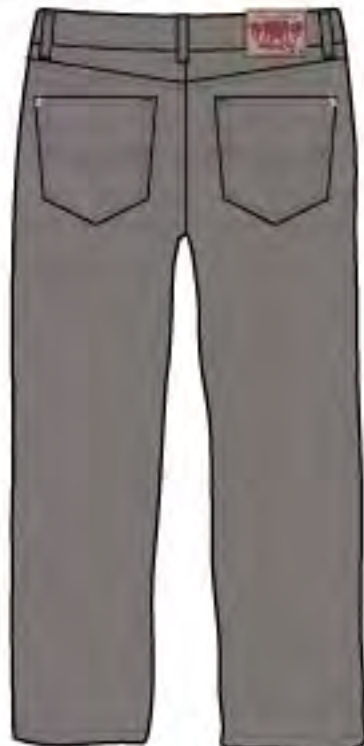

JET BLACK

(BACK)

RAW INDIGO

**8RD60B** BIG & TALL RAW DENIM PANTS  
~~\$12.50~~ **\$10.50**

Scale		44	46	48	50	52	54	Delivery
Packing	T	2	3	3	2	1	1	AT ONCE

GREY

(BACK)

**8RD70** RAW DENIM SHORTS ~~\$8.50~~ **\$7.50**  
 INSEAM 12 1/2"