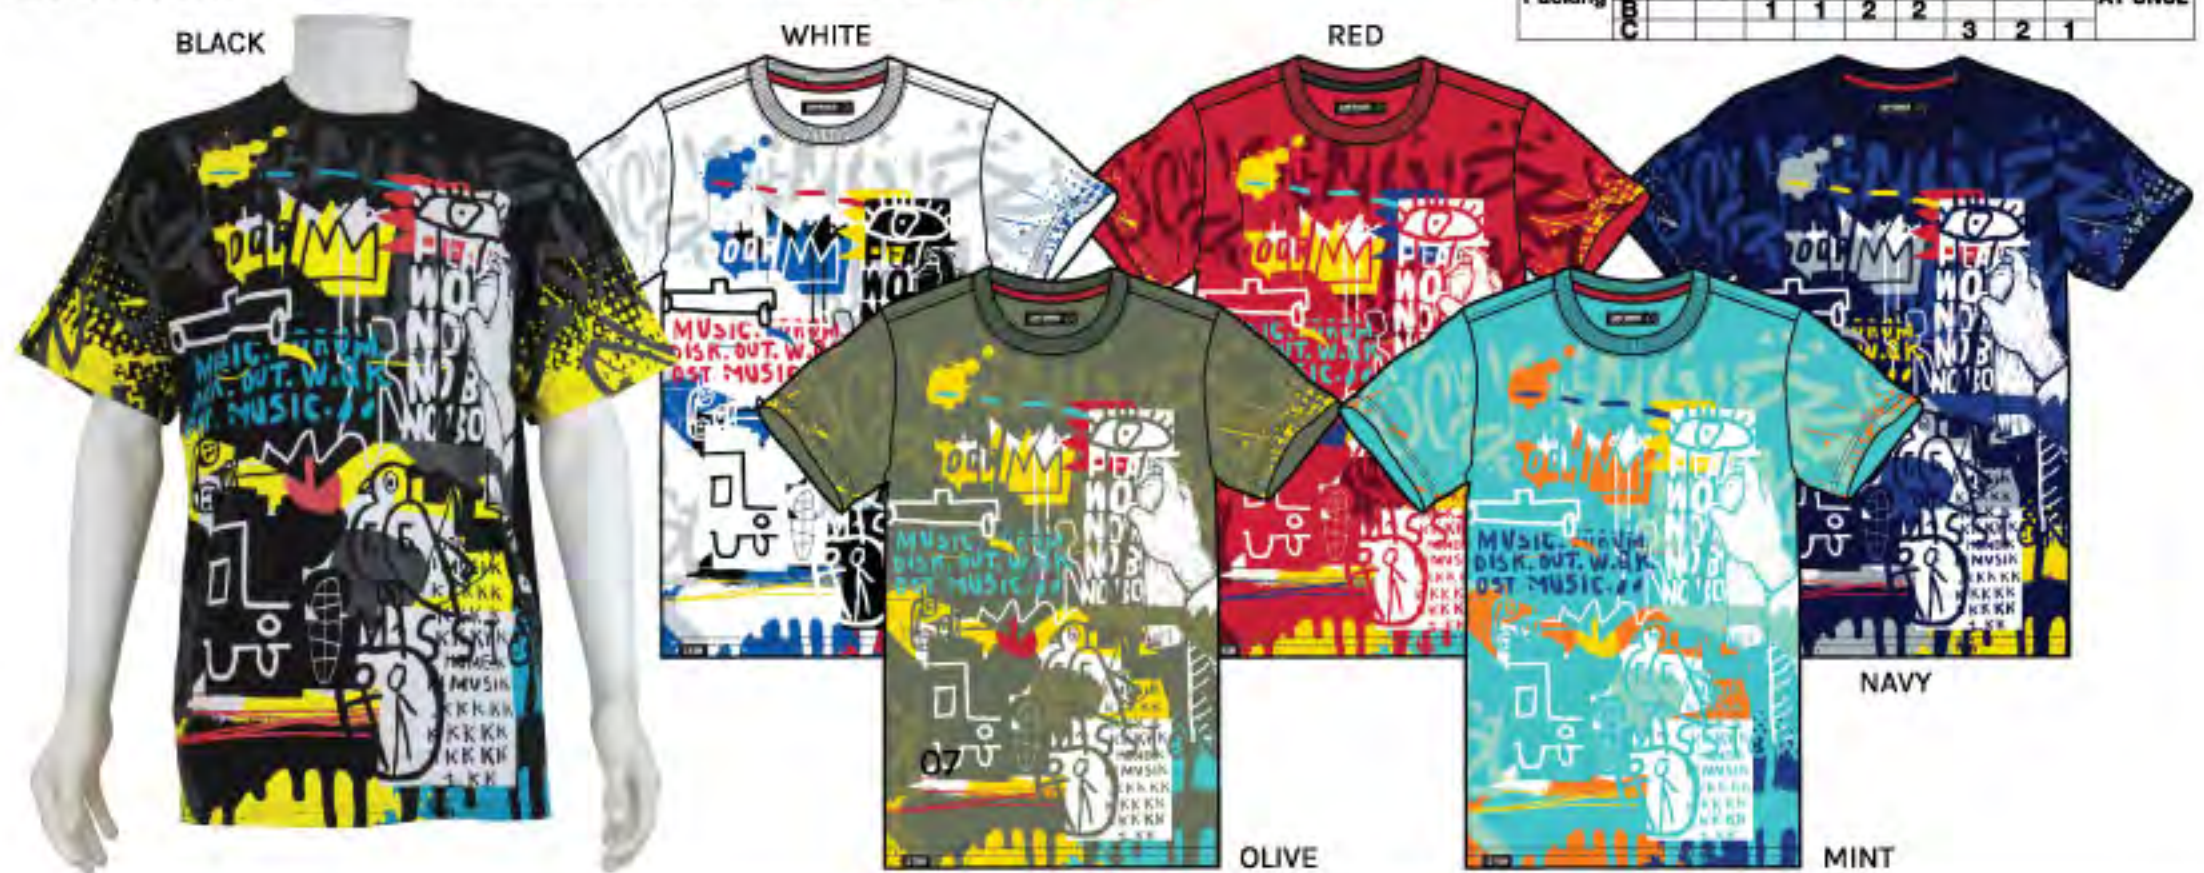

1KT325 SCREEN PRINTED COTTON T-SHIRTS $9.50 $6.50

Scale	S	M	L	XL	2XL	3XL	4XL	5XL	6XL	Delivery
Packing	K	2	1	1	1					AT ONCE
	A	1	2	2	1					
	B		1	1	2	2	3	2	1